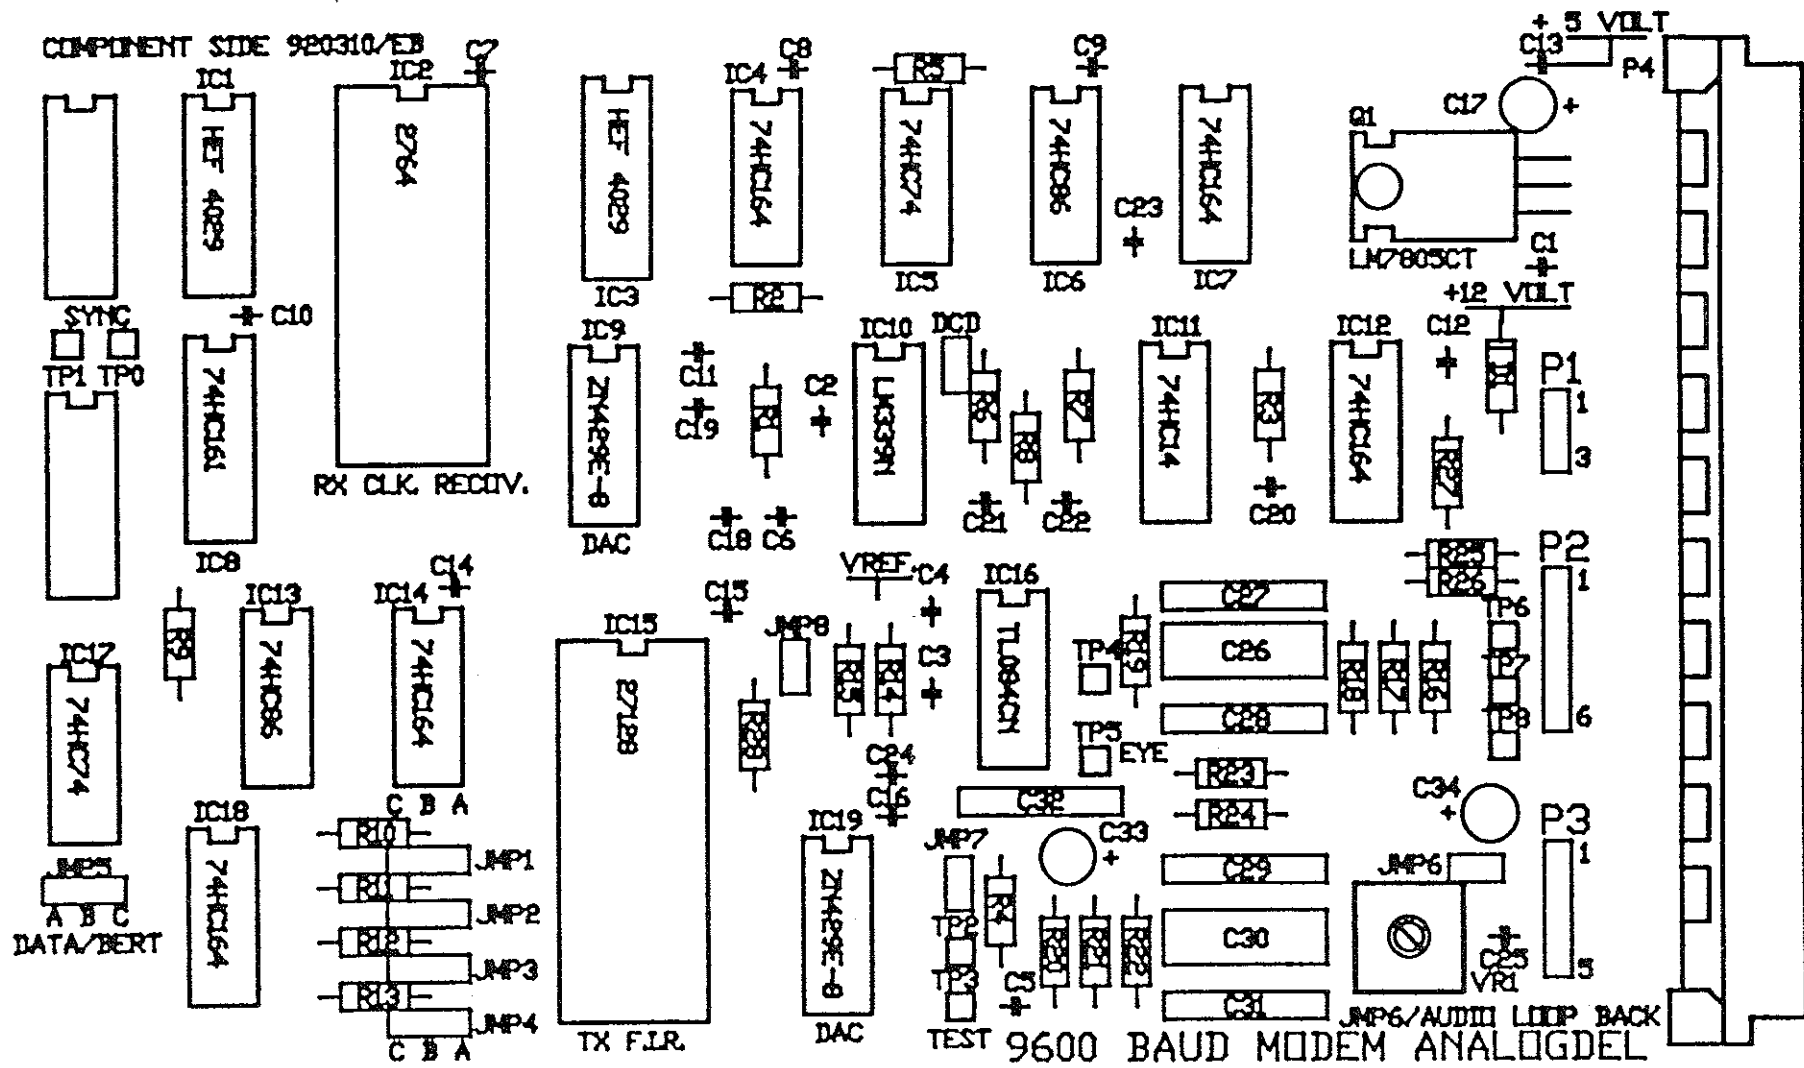

Title		
9600 BAUD ANALOG DEL		
Size	Number	Revision
A3	SYSTEM C3RUH	920310/EB
Date: 24-APR 1994	Sheet 1 of 1	Drawn By: FBV
File: 9600/1		

- JNP1-4 TX WAVEFORM SELECT
- JNP5 DATA/BERT MODE SELECT
- JNP6 AUDIO LOOPBACK
- TP0 9600 HZ SYNC
- TP2 TRANSMIT AUDIO INJECT
- TP4 RX "EYE" POINT
- TP6 RX DATA
- TP8 RX RECOVERED CLOCK
- TP1, TP3, TP5, TP7, TP9 STEL

Title 9600 BAUD ANALOGDEL		
Size A4	Number COMPONENTPLACERING	Revision 1.0
Date: 25-APR 1994	Sheet 1 of 1	
File: 9600BAUD/1	Drawn By: FBV	